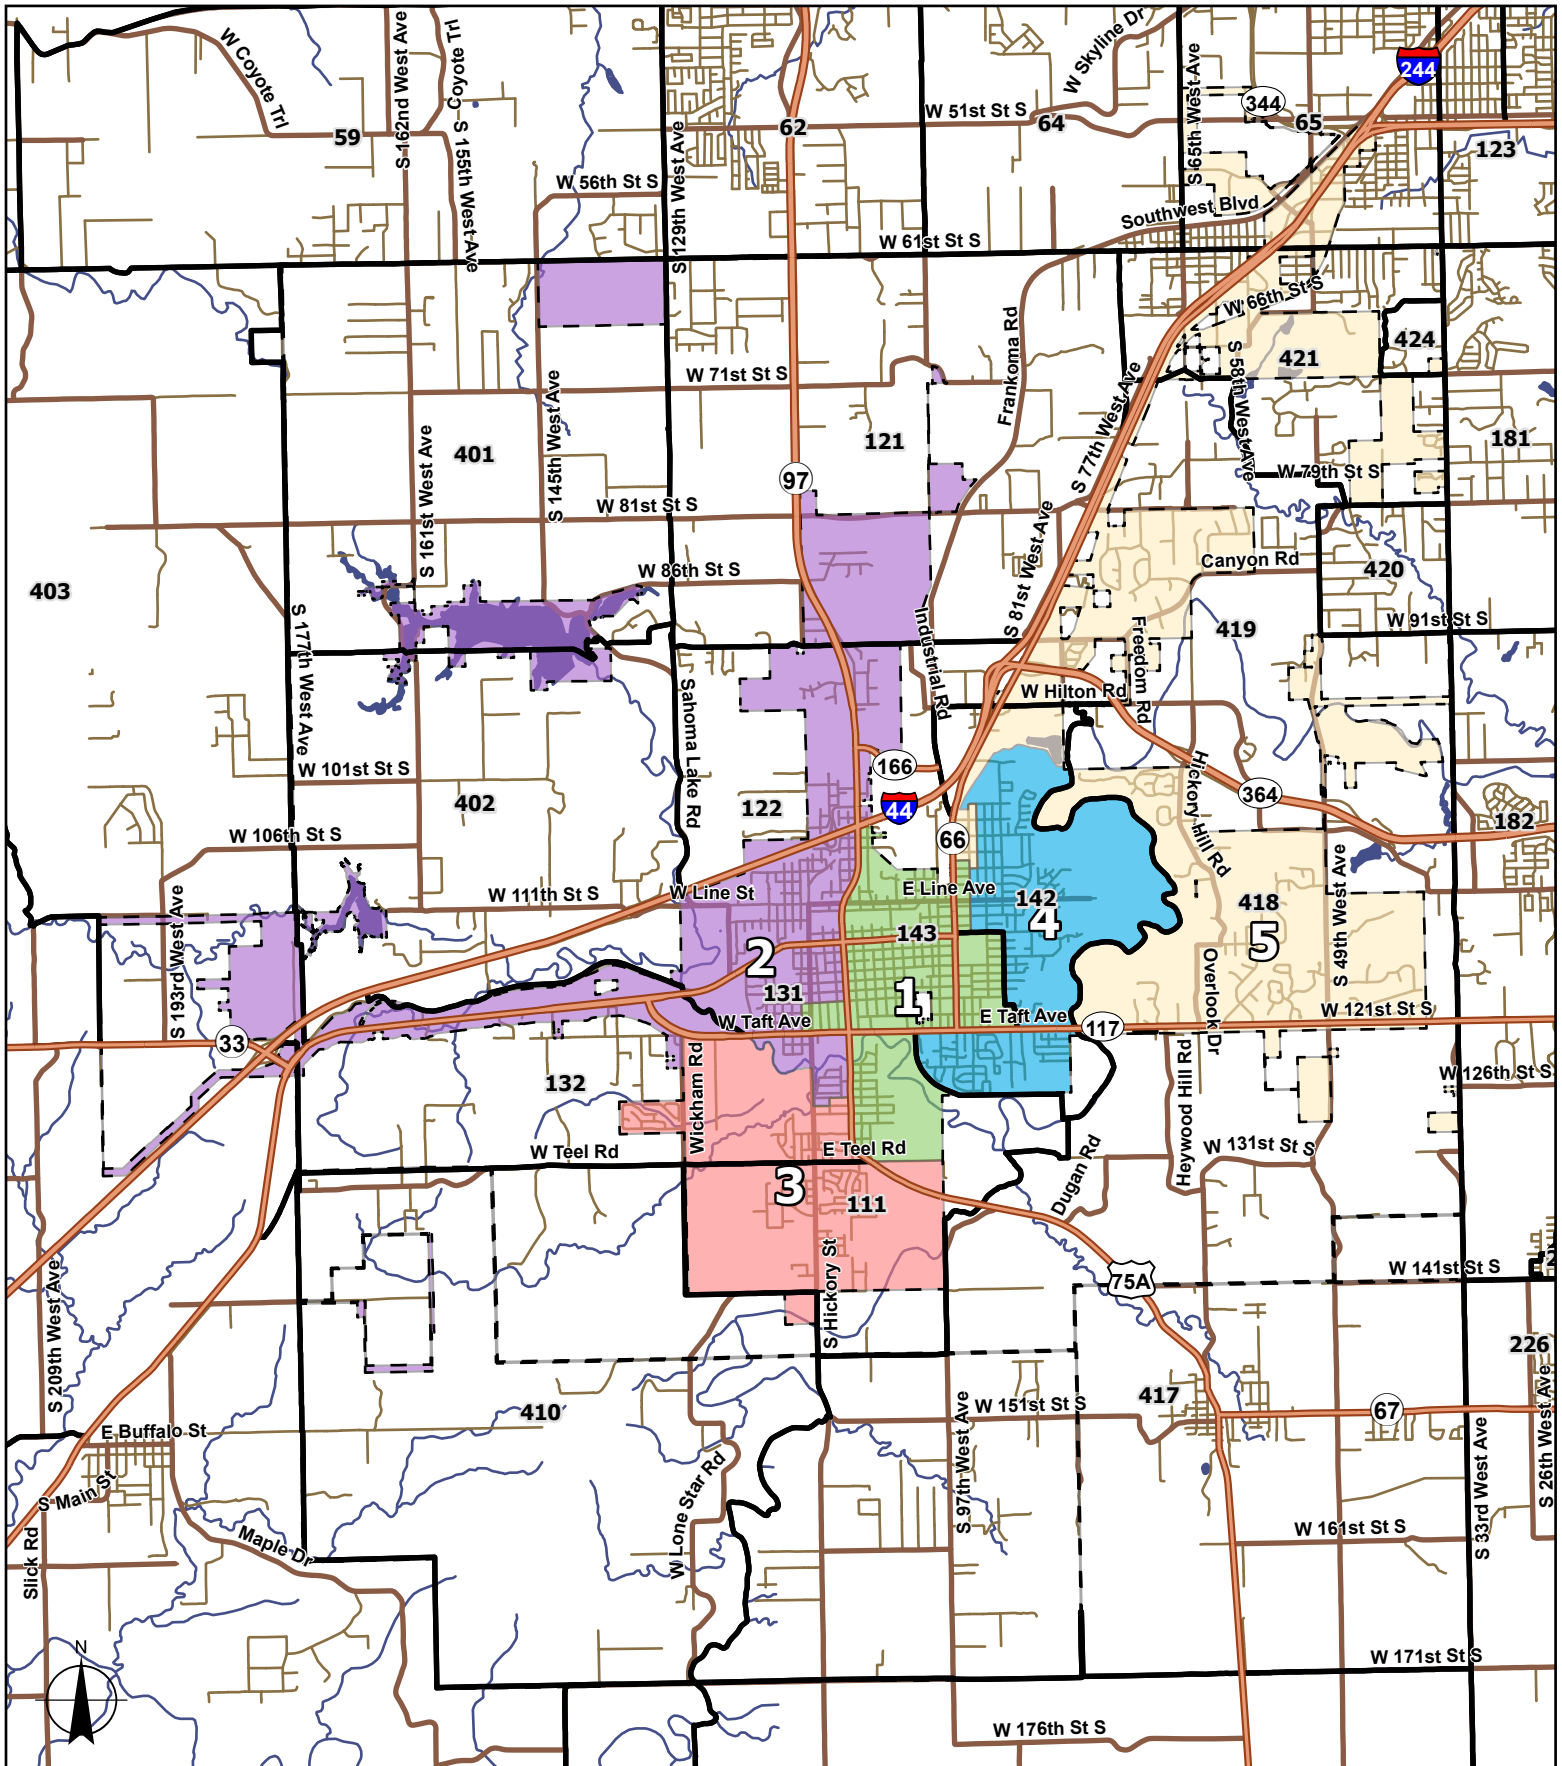

Sapulpa Council District Boundaries

July 1, 2024

Current Time: 5/23/2024 3:29 PM
Ward boundaries were adopted by Ordinance #2928
Based upon PL94-171 Redistricting Data File 2020
US Bureau of the Census
Map prepared by INCOG - Boundaries go into effect July 1, 2024